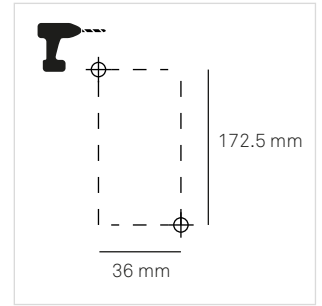

# MAX

WALL MONO EMISSION DALI

**i**

- HONEYCOMB
- SOFTENING
- SQUARE
- ELLIPTICAL
- WALL WASHER

OPTIONAL (with plus icon)  
NOT INCLUDED (with crossed-out icon)

\* RUGGED FACE OUTSIDE  
\*\* LIGHT DIRECTION

**1**

**2**

**3**

DALI 120  
L/N 80

L  
N  
DALI +  
DALI -

**4**

**5**

**1**