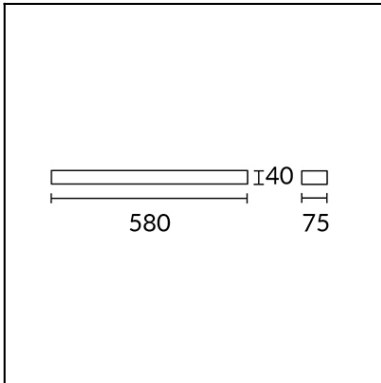

The photograph may not match the reference exactly. Please read the product description to identify the finish.

### TECHNICAL CHARACTERISTICS

Type:	Wall fixture
IP Protection degrees:	IP44
Light source 1:	60 x LED 8W Warm White - 3000K 700 lm <sup>(N)</sup> CRI 80
Total power consumption (W):	13
Voltage / Frequency:	100-240V/50-60Hz
Warranty (Years):	2
Option to extend the guarantee (Years):	5
Units per box:	8
Net Weight (Kg):	0.76
EAN:	8435381452704

### GEAR

Multi-voltage electronic gear included (100-240V / 50-60Hz)

[Download photometric file .ldt / .ies](#)

[Click on image to download energy label](#)

Lm<sup>(N)</sup>: Nominal flow of light in actual working conditions. Its actual flow will depend on the environmental conditions and the efficiency of the optics and/or diffuser.